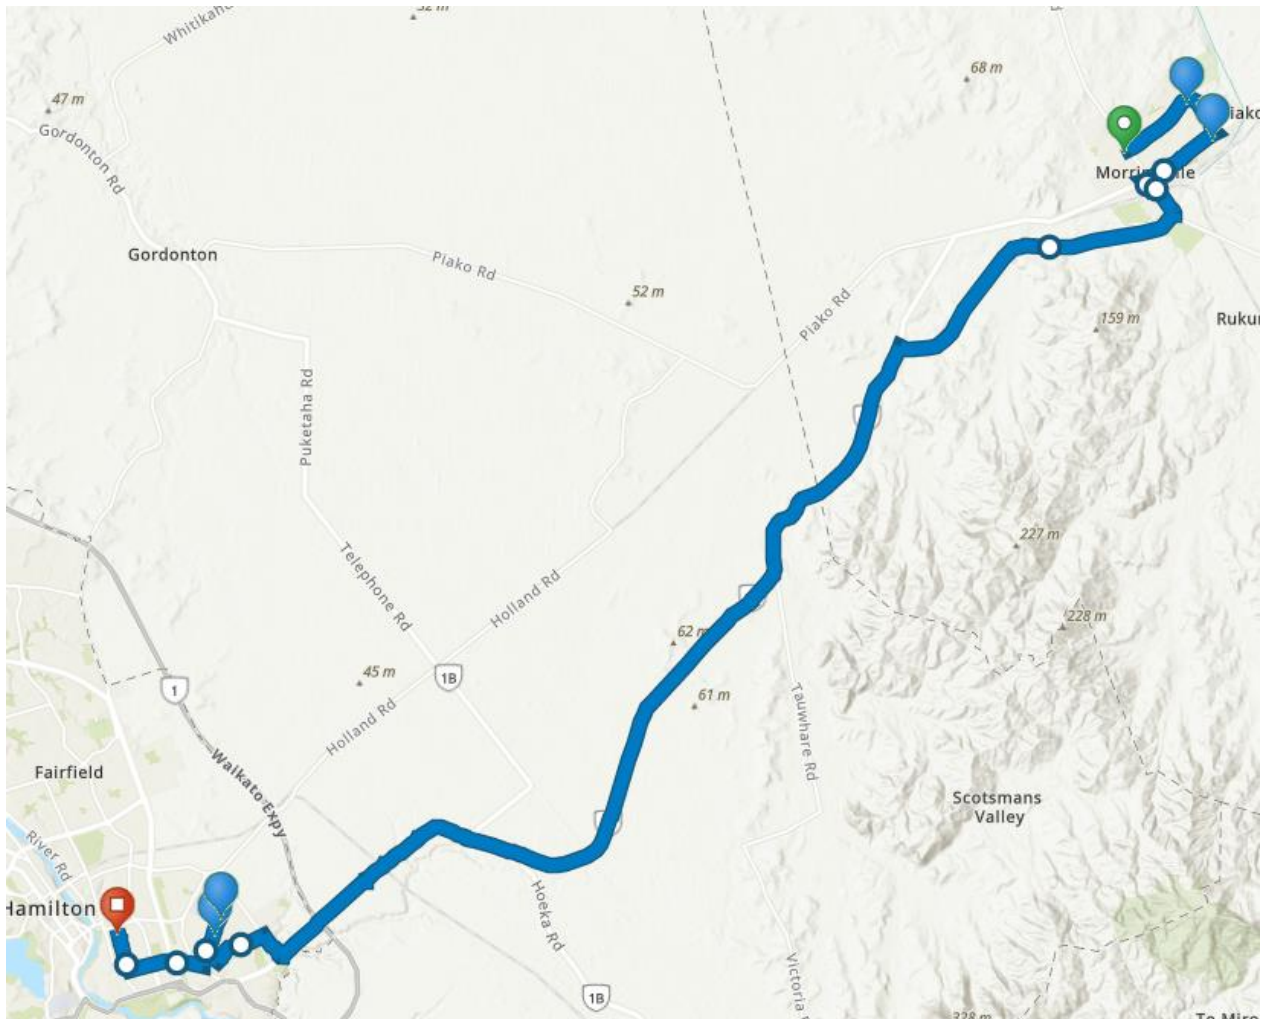

D030526 AM ACTIVE

Route and directions for D030526_AM_ACTIVE

Route Details

- 37.85km

Directions

1.  Start at 2-4 Snell St, Morrinsville, 3300
2.  Go northeast on Snell St toward Studholme St
3.  Turn right on Studholme St
4.  Turn left on Coronation Rd
5.  Turn right on Seales Rd

6.  Make a sharp right on Thames St (SH 26)
7.  At the roundabout, take the second exit onto Thames St
8.  Make a sharp left on Lorne St
9.  Turn left on Allen St (SH 26)
10.  At the roundabout, take the third exit toward Matamata
11.  Continue southeast on Studholme St
12.  Continue forward on Morrinsville-Walton Rd
13.  Turn right on Kuranui Rd
14.  Turn left on SH 26
15.  At the roundabout, take the second exit toward Hamilton
16.  Turn right on Silverdale Rd
17.  Turn left on Masters Ave
18.  Turn right on Mansel Ave
19.  Turn right on Hillcrest Rd
20.  Arrive at St John's College, 85 Hillcrest Rd, Hillcrest, Hamilton, 3216, NZL, on the left
21.  Depart St John's College, 85 Hillcrest Rd, Hillcrest, Hamilton, 3216, NZL
22.  Continue north on Hillcrest Rd
23.  At the roundabout, take the first exit onto Hillcrest Rd
24.  Turn right on Cambridge Rd (10)
25.  Continue forward on Naylor St
26.  Turn right on Firth St
27.  Finish at Sacred Heart Girls College.